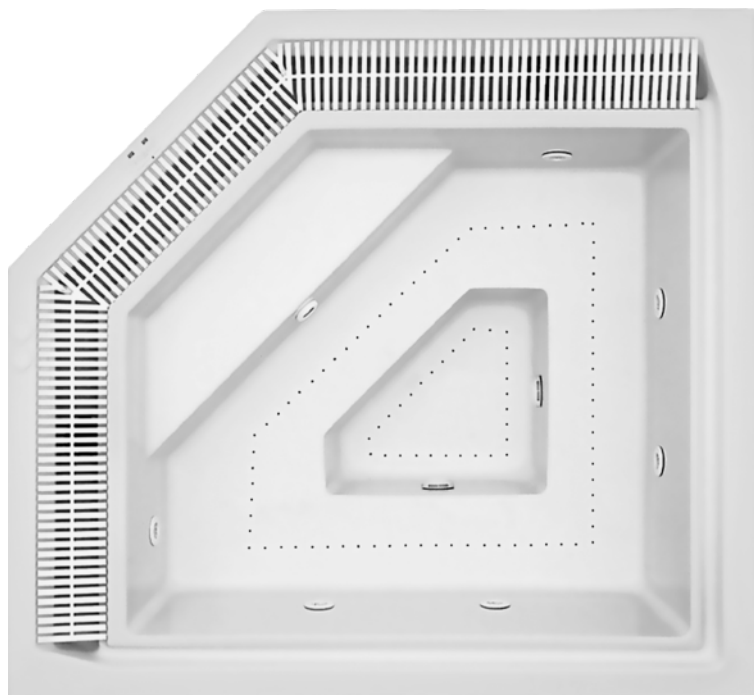

POOLSPA

Janette

197x215 with gutter

SPA bath made of the highest quality acrylic. This 4-person SPA bath can be successfully used in private bathing rooms, in fitness clubs, hotels and SPA and wellness centres. Equipped with a comfortable and safe entrance. Thermal cover is available for the bath.

Additional images

INFORMATIONS

Properties

Basic data

Dimensions: **1970 x 2150 [mm]**

Length: **1970 [mm]**

Width: **2150 [mm]**

POOLSPA

Height: **1020 +/- 20 [mm]**

Depth: **780 [mm]**

Capacity: **900 [l]**

Recommended number of users: **4**

Structure: **sanitary acrylic (100%) reinforced with polyester laminate**

Number of massage points: **110-116**

Fixed directional: **6-12**

Rotary: **0**

Water massage aeration: **58**

Colours

POOLSPA

Colour white (10)

Other variants

Janette 175x193 with
skimmer