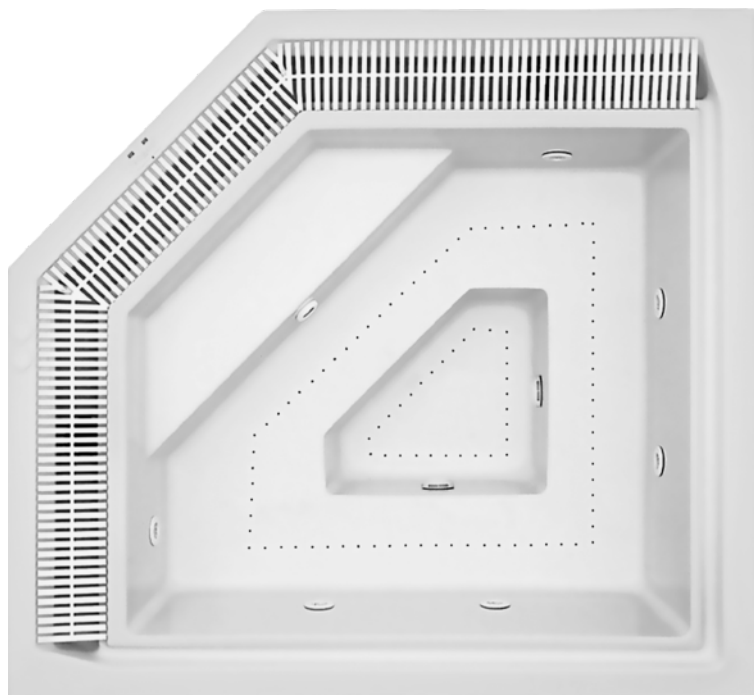

POOLSPA

Janette

197x215 with gutter

SPA bath made of the highest quality acrylic. This 4-person SPA bath can be successfully used in private bathing rooms, in fitness clubs, hotels and SPA and wellness centres. Equipped with a comfortable and safe entrance. Thermal cover is available for the bath.

Additional images