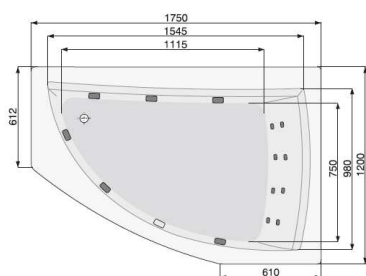

POOLSPA

AQUAMARINA 175x120 (right)

ASYMMETRIC BATHTUBS

Product	Catalogue no.
---------	---------------

AQUAMARINA 175x120 (right)

capacity 285 l, depth 51 cm

NUMBER OF JETS

- 4 back jets
- 4-5* side jets
- 2 feet jets