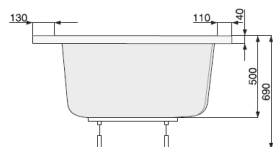

POOLSPA

AQUAMARINA 175x120 (right)

ASYMMETRIC BATHTUBS

Product	Catalogue no.
---------	---------------

AQUAMARINA 175x120 (right)

capacity 285 l, depth 51 cm

NUMBER OF JETS

- 4 back jets
- 4-5* side jets
- 2 feet jets