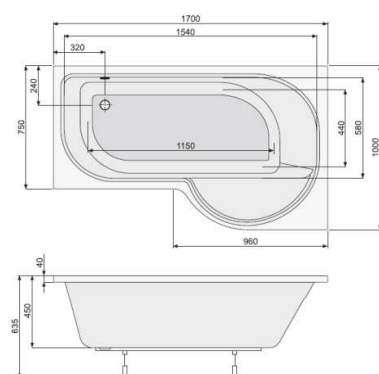

POOLSPA

INTEA 170x100 (right)

ASYMMETRIC BATHTUBS

Product	Catalogue no.
---------	---------------

INTEA 170x100 (right)

capacity 160 l, depth 45 cm

NUMBER OF JETS

- 4 back jets
- 4-6* side jets
- 2 feet jets

ACCESSORIES

long panel	PWORX10DO000000
short panel, 75 cm	PWORY10KO000000
short panel, 100 cm	PWO6W10KO000000
overflow set (for bathtub)	PD5000201
overflow set with water inlet (for bathtub)	PD5000130
overflow set with water inlet (for water system)	PD5000217
overflow set with water inlet (for water-air system)	PD5000215
gel pillow Pico black	PD0000047
gel pillow Pico grey	PD0000048
gel pillow Pico light blue	PD0000049
gel pillow Maio black	PD0000050
gel pillow Maio grey	PD0000051
gel pillow Maio light blue	PD0000052
shower screen Monsun with ProClean coat	PI4000095