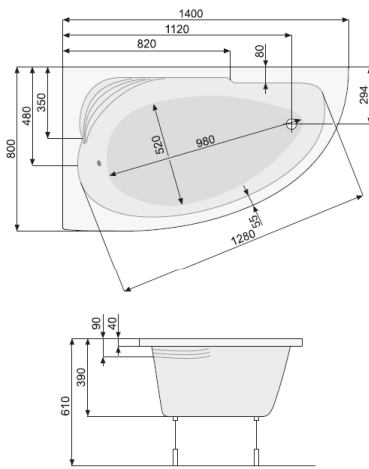

POOLSPA

KLIO 140x80 (left)

ASYMMETRIC BATHTUBS

Product	Catalogue no.
---------	---------------

KLIO 140x80 (left)

capacity 150 l, depth 39 cm

BATHTUB

bathtub + legs	PWAA610ZN000000
bathtub + aluframe	PWAA610ZS000000

ACCESSORIES

panel	PWODA10OP000000
overflow set (for bathtub)	PD5000201
overflow set with water inlet (for bathtub)	PD5000130
gel pillow Pico black	PD0000047
gel pillow Pico grey	PD0000048
gel pillow Pico light blue	PD0000049
gel pillow Maio black	PD0000050
gel pillow Maio grey	PD0000051
gel pillow Maio light blue	PD0000052