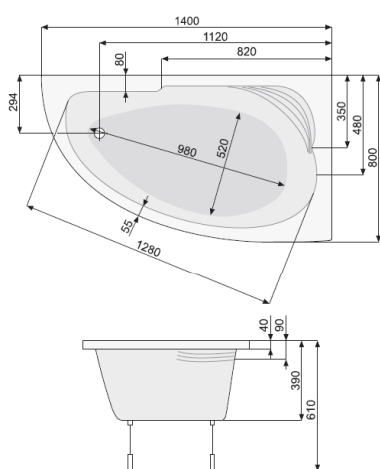

## KLIO 140x80 (right)

ASYMMETRIC BATHTUBS

Product	Catalogue no.
---------	---------------

### KLIO 140x80 (right)

capacity 150 l, depth 39 cm