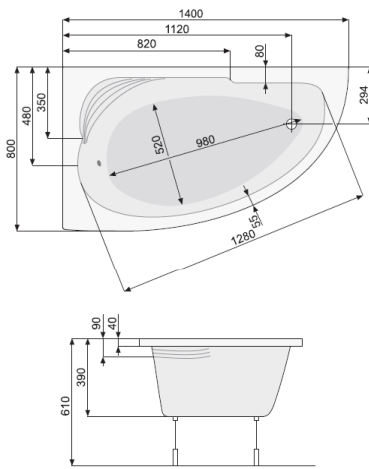

POOLSPA

KLIO 140x80 (left)

ASYMMETRIC BATHTUBS

Product	Catalogue no.
---------	---------------

KLIO 140x80 (left)

capacity 150 l, depth 39 cm

BATHTUB

bathtub + legs	PWAA610ZN000000
bathtub + aluframe	PWAA610ZS000000

ACCESSORIES

panel	PWODA10OP000000
overflow set (for bathtub)	PD5000201
overflow set with water inlet (for bathtub)	PD5000130
gel pillow Pico black	PD0000047
gel pillow Pico grey	PD0000048
gel pillow Pico light blue	PD0000049
gel pillow Maio black	PD0000050
gel pillow Maio grey	PD0000051
gel pillow Maio light blue	PD0000052

POOLSPA

KLIO 140x80 (right)

ASYMMETRIC BATHTUBS

Product	Catalogue no.
---------	---------------

KLIO 140x80 (right)

capacity 150 l, depth 39 cm

BATHTUB

bathtub + legs	PWAA510ZN000000
bathtub + aluframe	PWAA510ZS000000

POOLSPA

KLIO 150x100 (left)

ASYMMETRIC BATHTUBS

	Product	Catalogue no.
KLIO 150x100 (left)	BATHTUB	
 <p>capacity 190 l, depth 38 cm</p>	bathtub + legs bathtub + aluframe	PWAC210ZN000000 PWAC210ZS000000
	WHIRPOOL	
	whirlpool system ECONOMY 1 whirlpool system ECONOMY 2 whirlpool system SMART 1 whirlpool system SMART 2 whirlpool system SMART 2+ whirlpool system TITANIUM	PHAC210SO1C0000 PHAC210SO2C0000 PHAC210ST1C0000 PHAC210ST2C0000 PHAC210ST2C1960 PHAC210STTC0000
	ACCESSORIES	
NUMBER OF JETS 4 back jets 4 side jets 2 feet jets	panel overflow set (for bathtub) overflow set with water inlet (for bathtub) overflow set with water inlet (for water system) overflow set with water inlet (for water-air system) gel pillow Pico black gel pillow Pico grey gel pillow Pico light blue	PWOFE10OP000000 PD5000201 PD5000130 PD5000217 PD5000215 PD0000047 PD0000048 PD0000049