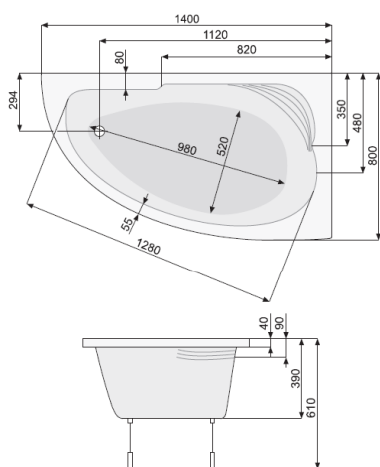

POOLSPA

KLIO 140x80 (left)

ASYMMETRIC BATHTUBS

Product	Catalogue no.
---------	---------------

KLIO 140x80 (left)

capacity 150 l, depth 39 cm

BATHTUB

bathtub + legs	PWAA610ZN000000
bathtub + aluframe	PWAA610ZS000000

ACCESSORIES

panel	PWODA10OP000000
overflow set (for bathtub)	PD5000201
overflow set with water inlet (for bathtub)	PD5000130
gel pillow Pico black	PD0000047
gel pillow Pico grey	PD0000048
gel pillow Pico light blue	PD0000049
gel pillow Maio black	PD0000050
gel pillow Maio grey	PD0000051
gel pillow Maio light blue	PD0000052

POOLSPA

KLIO 140x80 (right)

ASYMMETRIC BATHTUBS

Product	Catalogue no.
---------	---------------

KLIO 140x80 (right)

capacity 150 l, depth 39 cm

BATHTUB

bathtub + legs	PWAA510ZN000000
bathtub + aluframe	PWAA510ZS000000

POOLSPA

KLIO 150x100 (left)

ASYMMETRIC BATHTUBS

	Product	Catalogue no.
KLIO 150x100 (left)	BATHTUB	
 <p>capacity 190 l, depth 38 cm</p>	bathtub + legs bathtub + aluframe	PWAC210ZN000000 PWAC210ZS000000
	WHIRPOOL	
	whirlpool system ECONOMY 1 whirlpool system ECONOMY 2 whirlpool system SMART 1 whirlpool system SMART 2 whirlpool system SMART 2+ whirlpool system TITANIUM	PHAC210SO1C0000 PHAC210SO2C0000 PHAC210ST1C0000 PHAC210ST2C0000 PHAC210ST2C1960 PHAC210STTC0000
	ACCESSORIES	
NUMBER OF JETS 4 back jets 4 side jets 2 feet jets	panel overflow set (for bathtub) overflow set with water inlet (for bathtub) overflow set with water inlet (for water system) overflow set with water inlet (for water-air system) gel pillow Pico black gel pillow Pico grey gel pillow Pico light blue	PWOFE10OP000000 PD5000201 PD5000130 PD5000217 PD5000215 PD0000047 PD0000048 PD0000049