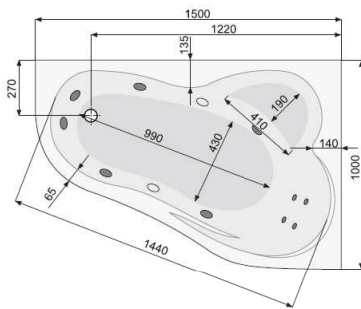

## LEDA 150x100 (right)

ASYMMETRIC BATHTUBS

Product	Catalogue no.
---------	---------------

### LEDA 150x100 (right)

capacity 170 l, depth 42 cm

### NUMBER OF JETS

- 4 back jets
- 4-6\* side jets
- 2 feet jets

\* available with TITANIUM only