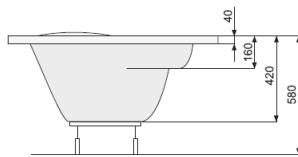

## LEDA 150x100 (right)

ASYMMETRIC BATHTUBS

Product	Catalogue no.
---------	---------------

### LEDA 150x100 (right)

capacity 170 l, depth 42 cm