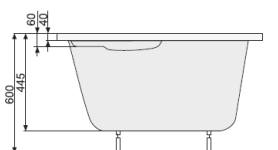

POOLSPA

MISTRAL 150x105 (left)

ASYMMETRIC BATHTUBS

Product	Catalogue no.
---------	---------------

MISTRAL 150x105 (left)

capacity 200 l, depth 44,5 cm

NUMBER OF JETS

- 4 back jets
- 4-6* side jets
- 2 feet jets

* available with TITANIUM only

BATHTUB

bathtub + legs	PWA3Z10ZN000000
bathtub + aluframe	PWA3Z10ZS000000

WHIRPOOL

whirlpool system ECONOMY 1	PHA3Z10SO1C0000
whirlpool system ECONOMY 2	PHA3Z10SO2C0000
whirlpool system SMART 1	PHA3Z10ST1C0000
whirlpool system SMART 2	PHA3Z10ST2C0000
whirlpool system SMART 2+	PHA3Z10ST2C1960
whirlpool system TITANIUM	PHA3Z10STTC0000