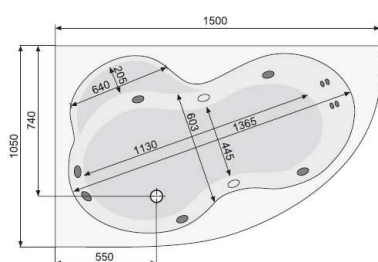

POOLSPA

MISTRAL 150x105 (left)

ASYMMETRIC BATHTUBS

Product	Catalogue no.
---------	---------------

MISTRAL 150x105 (left)

capacity 200 l, depth 44,5 cm

NUMBER OF JETS

- 4 back jets
- 4-6* side jets
- 2 feet jets

* available with TITANIUM only

BATHTUB

bathtub + legs	PWA3Z10ZN000000
bathtub + aluframe	PWA3Z10ZS000000

WHIRPOOL

whirlpool system ECONOMY 1	PHA3Z10SO1C0000
whirlpool system ECONOMY 2	PHA3Z10SO2C0000
whirlpool system SMART 1	PHA3Z10ST1C0000
whirlpool system SMART 2	PHA3Z10ST2C0000
whirlpool system SMART 2+	PHA3Z10ST2C1960
whirlpool system TITANIUM	PHA3Z10STTC0000