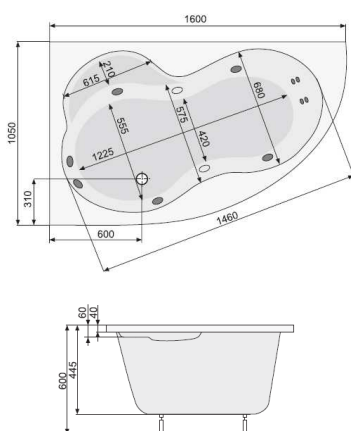

POOLSPA

MISTRAL 160x105 (left)

ASYMMETRIC BATHTUBS

Product	Catalogue no.
---------	---------------

MISTRAL 160x105 (left)

capacity 215 l, depth 44,5 cm

NUMBER OF JETS

- 4 back jets
- 4-6* side jets
- 2 feet jets

* available with TITANIUM only

BATHTUB

bathtub + legs	PWA3Y10ZN000000
bathtub + aluframe	PWA3Y10ZS000000

WHIRPOOL

whirlpool system ECONOMY 1	PHA3Y10SO1C0000
whirlpool system ECONOMY 2	PHA3Y10SO2C0000
whirlpool system SMART 1	PHA3Y10ST1C0000
whirlpool system SMART 2	PHA3Y10ST2C0000
whirlpool system SMART 2+	PHA3Y10ST2C1960
whirlpool system TITANIUM	PHA3Y10STTC0000