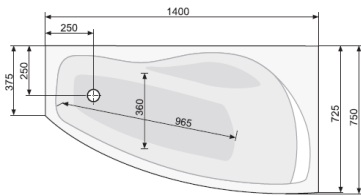

POOLSPA

NICOLE 140x75 (right)

ASYMMETRIC BATHTUBS

Product	Catalogue no.
---------	---------------

NICOLE 140x75 (right)

capacity 110 l, depth 40 cm

BATHTUB

bathtub + legs	PWAOB10ZN000000
bathtub + aluframe	PWAOB10ZS000000