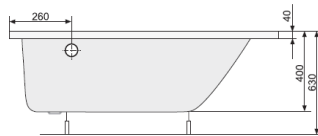

POOLSPA

NICOLE 140x75 (right)

ASYMMETRIC BATHTUBS

Product	Catalogue no.
---------	---------------

NICOLE 140x75 (right)

capacity 110 l, depth 40 cm

BATHTUB

bathtub + legs	PWAOB10ZN000000
bathtub + aluframe	PWAOB10ZS000000