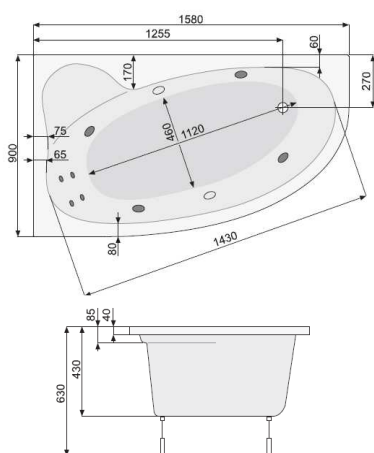

POOLSPA

NIMFA 160x90 (left)

ASYMMETRIC BATHTUBS

Product	Catalogue no.
---------	---------------

NIMFA 160x90 (left)

capacity 200 l, depth 43 cm

NUMBER OF JETS

- 4 back jets
- 4-6* side jets

* available with TITANIUM only

BATHTUB

bathtub + legs	PWA1110ZN000000
bathtub + aluframe	PWA1110ZS000000

WHIRPOOL

whirlpool system ECONOMY 1	PHA1110SO1C0000
whirlpool system ECONOMY 2	PHA1110SO2C0000
whirlpool system SMART 1	PHA1110ST1C0000
whirlpool system SMART 2	PHA1110ST2C0000
whirlpool system SMART 2+	PHA1110ST2C1960
whirlpool system TITANIUM	PHA1110STTC0000

ACCESSORIES

panel	PWODK10OP000000
overflow set (for bathtub)	PD5000201
overflow set with water inlet (for bathtub)	PD5000130
overflow set with water inlet (for water system)	PD5000217
overflow set with water inlet (for water-air system)	PD5000215
gel pillow Pico black	PD0000047
gel pillow Pico grey	PD0000048
gel pillow Pico light blue	PD0000049