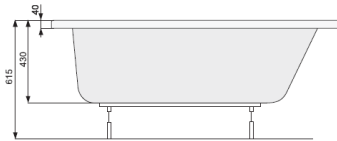

POOLSPA

LINEA 150x70

RECTANGULAR BATHTUBS

Product	Catalogue no.

LINEA 150x70

capacity 165 l, depth 43 cm

NUMBER OF JETS

4 back jets

4-6* side jets

2* feet jets

* available with TITANIUM only

BATHTUB

bathtub + legs

PWPNB10ZN000000

bathtub + aluframe

PWPNB10ZS000000

WHIRPOOL

whirlpool system ECONOMY 1

PHPNB10SO1C0000

whirlpool system ECONOMY 2

PHPNB10SO2C0000

whirlpool system SMART 1

PHPNB10ST1C0000

whirlpool system SMART 2

PHPNB10ST2C0000

whirlpool system SMART 2+

PHPNB10ST2C1960

whirlpool system TITANIUM

PHPNB10STTC0000

ACCESSORIES

long panel

PWOAB10DO000000

side panel

PWOBA10KO000000

L-type panel (left)

PWOHE10OWL00000

L-type panel (right)

PWOKE10OWL00000

overflow set (for bathtub)

PD5000201

overflow set with water inlet (for bathtub)

PD5000130

overflow set with water inlet (for water system)

PD5000217

overflow set with water inlet (for water-air system)

PD5000215

gel pillow Pico black

PD0000047

gel pillow Pico grey

PD0000048

gel pillow Pico light blue

PD0000049

inflatable pillow grey

PD0000032

inflatable pillow white

PD0000034

shower screen Fiord with ProClean coat

PI4000093

shower screen Clif-N with ProClean coat

PI4000094