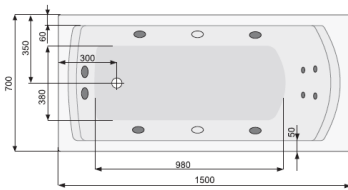

POOLSPA

LINEA 150x70

RECTANGULAR BATHTUBS

Product	Catalogue no.

LINEA 150x70

capacity 165 l, depth 43 cm

NUMBER OF JETS

4 back jets

4-6* side jets

2* feet jets

* available with TITANIUM only

BATHTUB

bathtub + legs

PWPNB10ZN000000

bathtub + aluframe

PWPNB10ZS000000

WHIRPOOL

whirlpool system ECONOMY 1

PHPNB10SO1C0000

whirlpool system ECONOMY 2

PHPNB10SO2C0000

whirlpool system SMART 1

PHPNB10ST1C0000

whirlpool system SMART 2

PHPNB10ST2C0000

whirlpool system SMART 2+

PHPNB10ST2C1960

whirlpool system TITANIUM

PHPNB10STTC0000

ACCESSORIES

long panel

PWOAB10DO000000

side panel

PWOBA10KO000000

L-type panel (left)

PWOHE10OWL00000

L-type panel (right)

PWOKE10OWL00000

overflow set (for bathtub)

PD5000201

overflow set with water inlet (for bathtub)

PD5000130

overflow set with water inlet (for water system)

PD5000217

overflow set with water inlet (for water-air system)

PD5000215

gel pillow Pico black

PD0000047

gel pillow Pico grey

PD0000048

gel pillow Pico light blue

PD0000049

inflatable pillow grey

PD0000032

inflatable pillow white

PD0000034

shower screen Fiord with ProClean coat

PI4000093

shower screen Clif-N with ProClean coat

PI4000094