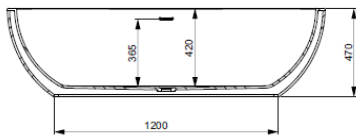

POOLSPA

MOOD 170x90

FREESTANDING BATHTUBS

Product

Catalogue no.

MOOD 170x90

capacity 315 l, depth 42 cm

BATHTUB