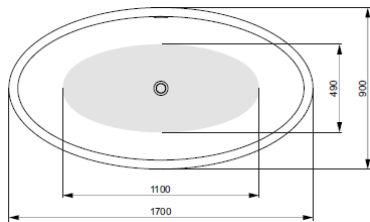

POOLSPA

MOOD 170x90

FREESTANDING BATHTUBS

Product

Catalogue no.

MOOD 170x90

capacity 315 l, depth 42 cm

BATHTUB