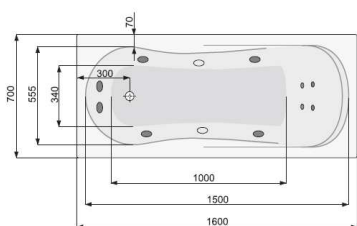

## MUZA 160x75

RECTANGULAR BATHTUBS

Product	Catalogue no.
---------	---------------

### MUZA 160x75

capacity 170 l, depth 42,5 cm