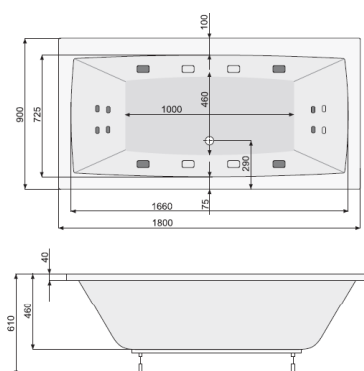

## VITA 180x90

RECTANGULAR BATHTUBS

Product	Catalogue no.
---------	---------------

### VITA 180x90

capacity 290 l, depth 46 cm