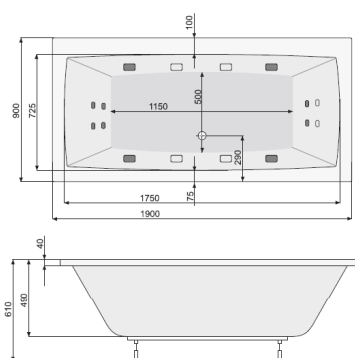

## VITA 190x90

RECTANGULAR BATHTUBS

Product	Catalogue no.
---------	---------------

### VITA 190x90

capacity 320 l, depth 49 cm