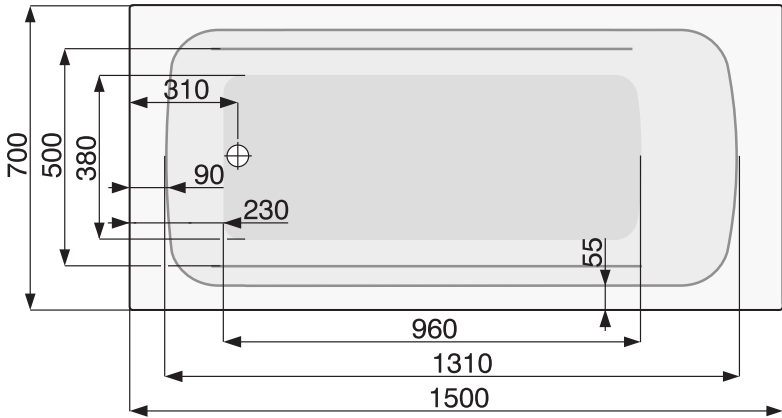

POOLSPA

volume 165 l; depth 40 cm

One-part L-type casing replaces long and short casings.