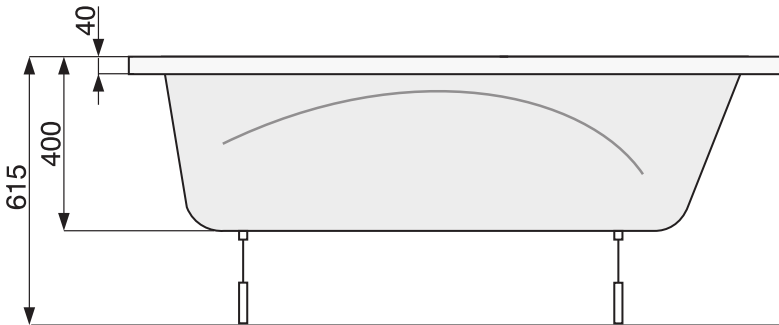

POOLSPA

volume 165 l; depth 40 cm

One-part L-type casing replaces long and short casings.