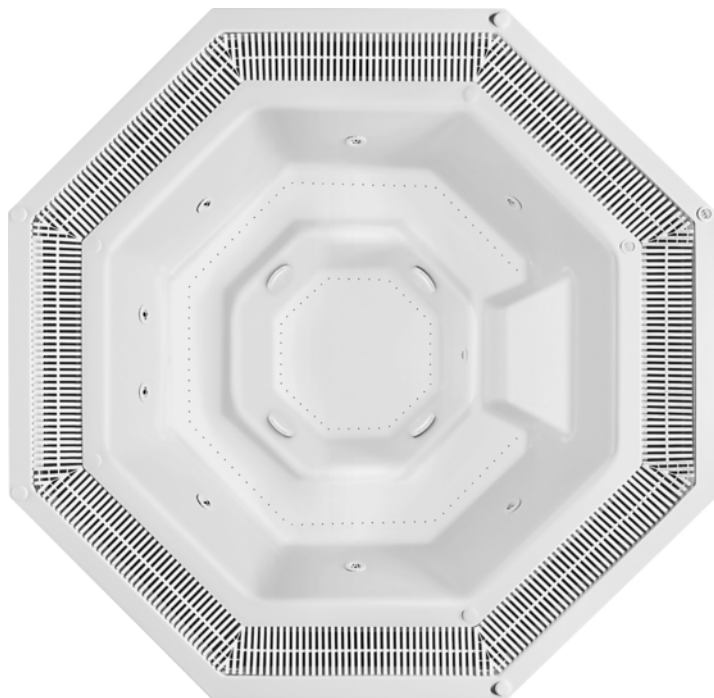

POOLSPA

Vesta

290x290 with gutter

SPA bath made of the highest quality acrylic. This 7-person SPA bath can be successfully used in hotels, SPA and wellness centres and larger swimming pool facilities. Equipped with a comfortable and safe entrance. Thermal cover is available for the bath.

Additional images

INFORMATIONS

Properties

Basic data

Dimensions: **2900 x 2900 [mm]**

Length: **2900 [mm]**

Width: **2900 [mm]**

POOLSPA

Height: **1100 +/- 20 [mm]**

Depth: **810 [mm]**

Capacity: **1600 [l]**

Recommended number of users: **7**

Structure: **sanitary acrylic (100%) reinforced with polyester laminate**

Number of massage points: **147-154**

Fixed directional: **7-14**

Rotary: **0**

Water massage aeration: **58**

Colours

POOLSPA

Colour white (10)

Other variants

Vesta 230x230 with
skimmer