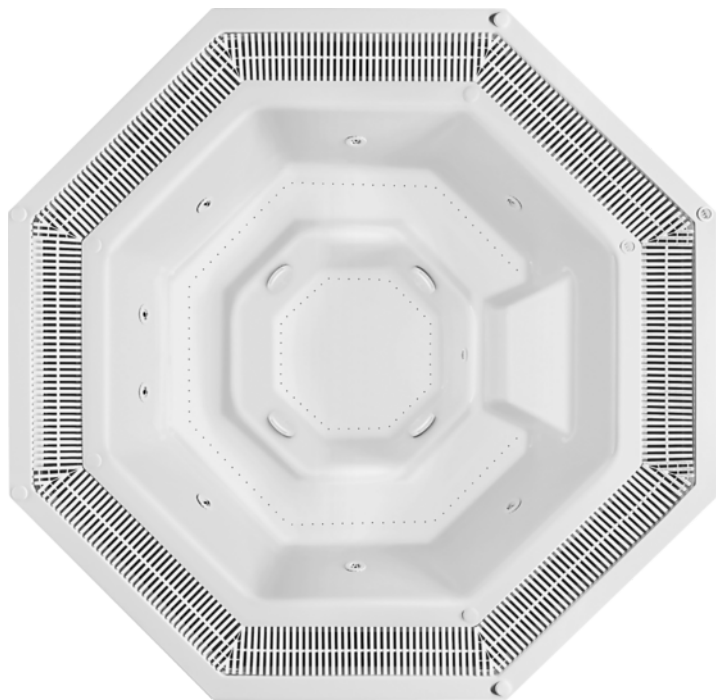

POOLSPA

Vesta

290x290 with gutter

SPA bath made of the highest quality acrylic. This 7-person SPA bath can be successfully used in hotels, SPA and wellness centres and larger swimming pool facilities. Equipped with a comfortable and safe entrance. Thermal cover is available for the bath.

Additional images

INFORMATIONS

Properties

Basic data

Dimensions: **2900 x 2900 [mm]**

Length: **2900 [mm]**

Width: **2900 [mm]**

POOLSPA

Height: **1100 +/- 20 [mm]**

Depth: **810 [mm]**

Capacity: **1600 [l]**

Recommended number of users: **7**

Structure: **sanitary acrylic (100%) reinforced with polyester laminate**

Number of massage points: **147-154**

Fixed directional: **7-14**

Rotary: **0**

Water massage aeration: **58**

Colours

POOLSPA

Colour white (10)

Other variants

Vesta 230x230 with
skimmer